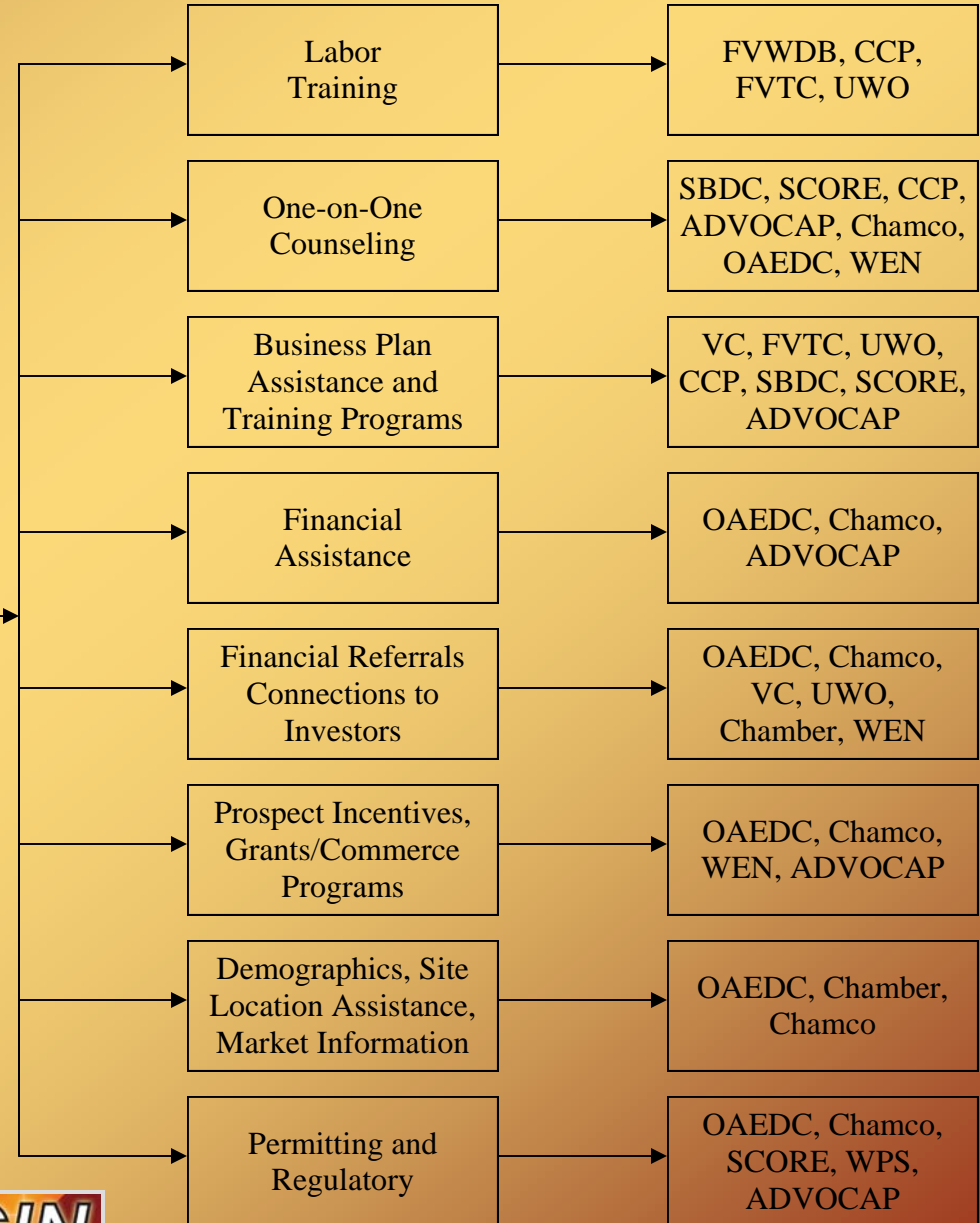

Oshkosh Regional Innovation and Growth Incubator Network (ORIGIN) Flow Chart

ORIGIN Partners - Response Team

Here to help you and your business succeed!

1. ADVOCAP, Inc.
2. Chamco – Oshkosh Industrial Development Corporation
3. Fox Valley Technical College (FVTC)
4. FVTC Venture Center (VC)
5. Fox Valley Workforce Development Board (FVWDB)
6. Oshkosh Area Economic Development Corporation (OAEDC)
7. Oshkosh Chamber of Commerce
8. SCORE – Counselors to America’s Small Business
9. The University of Wisconsin Oshkosh (UWO)
10. UW Oshkosh Center for Community Partnerships (CCP)
11. UW Oshkosh Center, Small Business Development Center (SBDC) Network
12. Wisconsin Entrepreneurs’ Network (WEN)
13. Wisconsin Public Service (WPS)

Contact Information for each ORIGIN partner can be found at www.OriginOshkosh.com or by calling 920-303-2266.

What if I need help in...

Here’s who can help...

www.OriginOshkosh.com